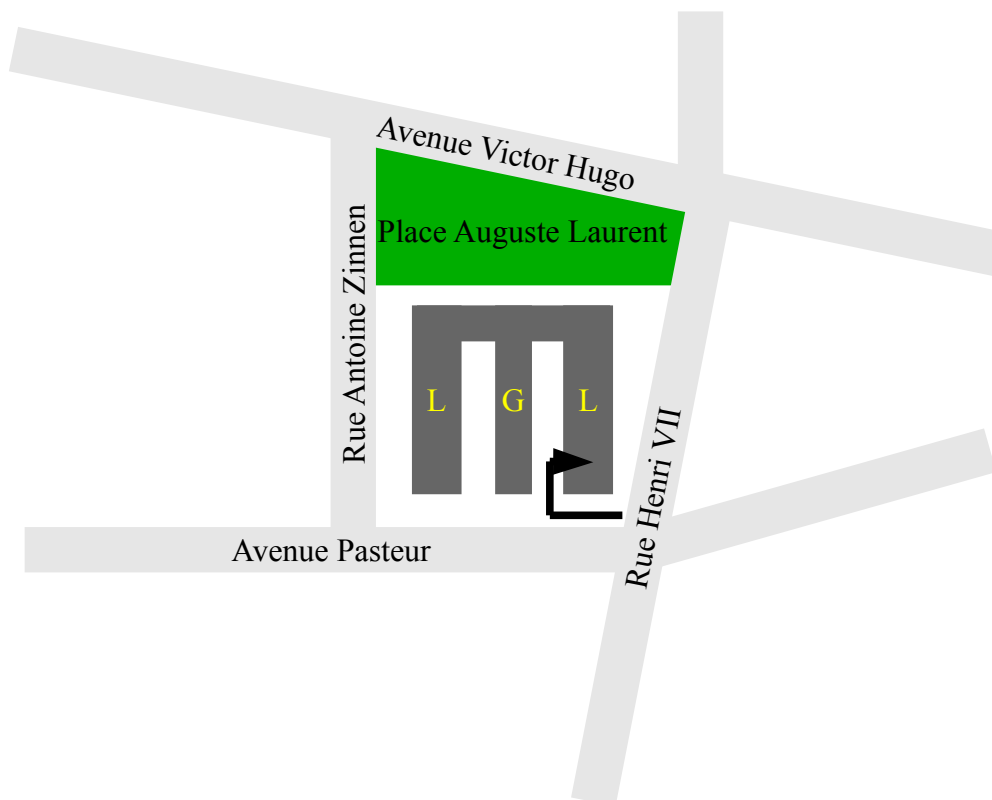

Access map to LiLux meeting room.

LGL address is:  
Place Auguste Laurent  
L-1921 Luxembourg

Satellite view of the LGL:

Exact location of the entrance is here:

<http://maps.google.com/maps?f=q&hl=fr&geocode=&q=49.619469,6.121348&ie=UTF8&ll=49.619427,6.121348&spn=0.002266,0.004828&t=h&z=18>

The entrance is at corner of rue Henri VII and Avenue Pasteur.

Once inside the fence, you should follow the building wall along Avenue Pasteur. The first door is the good one.